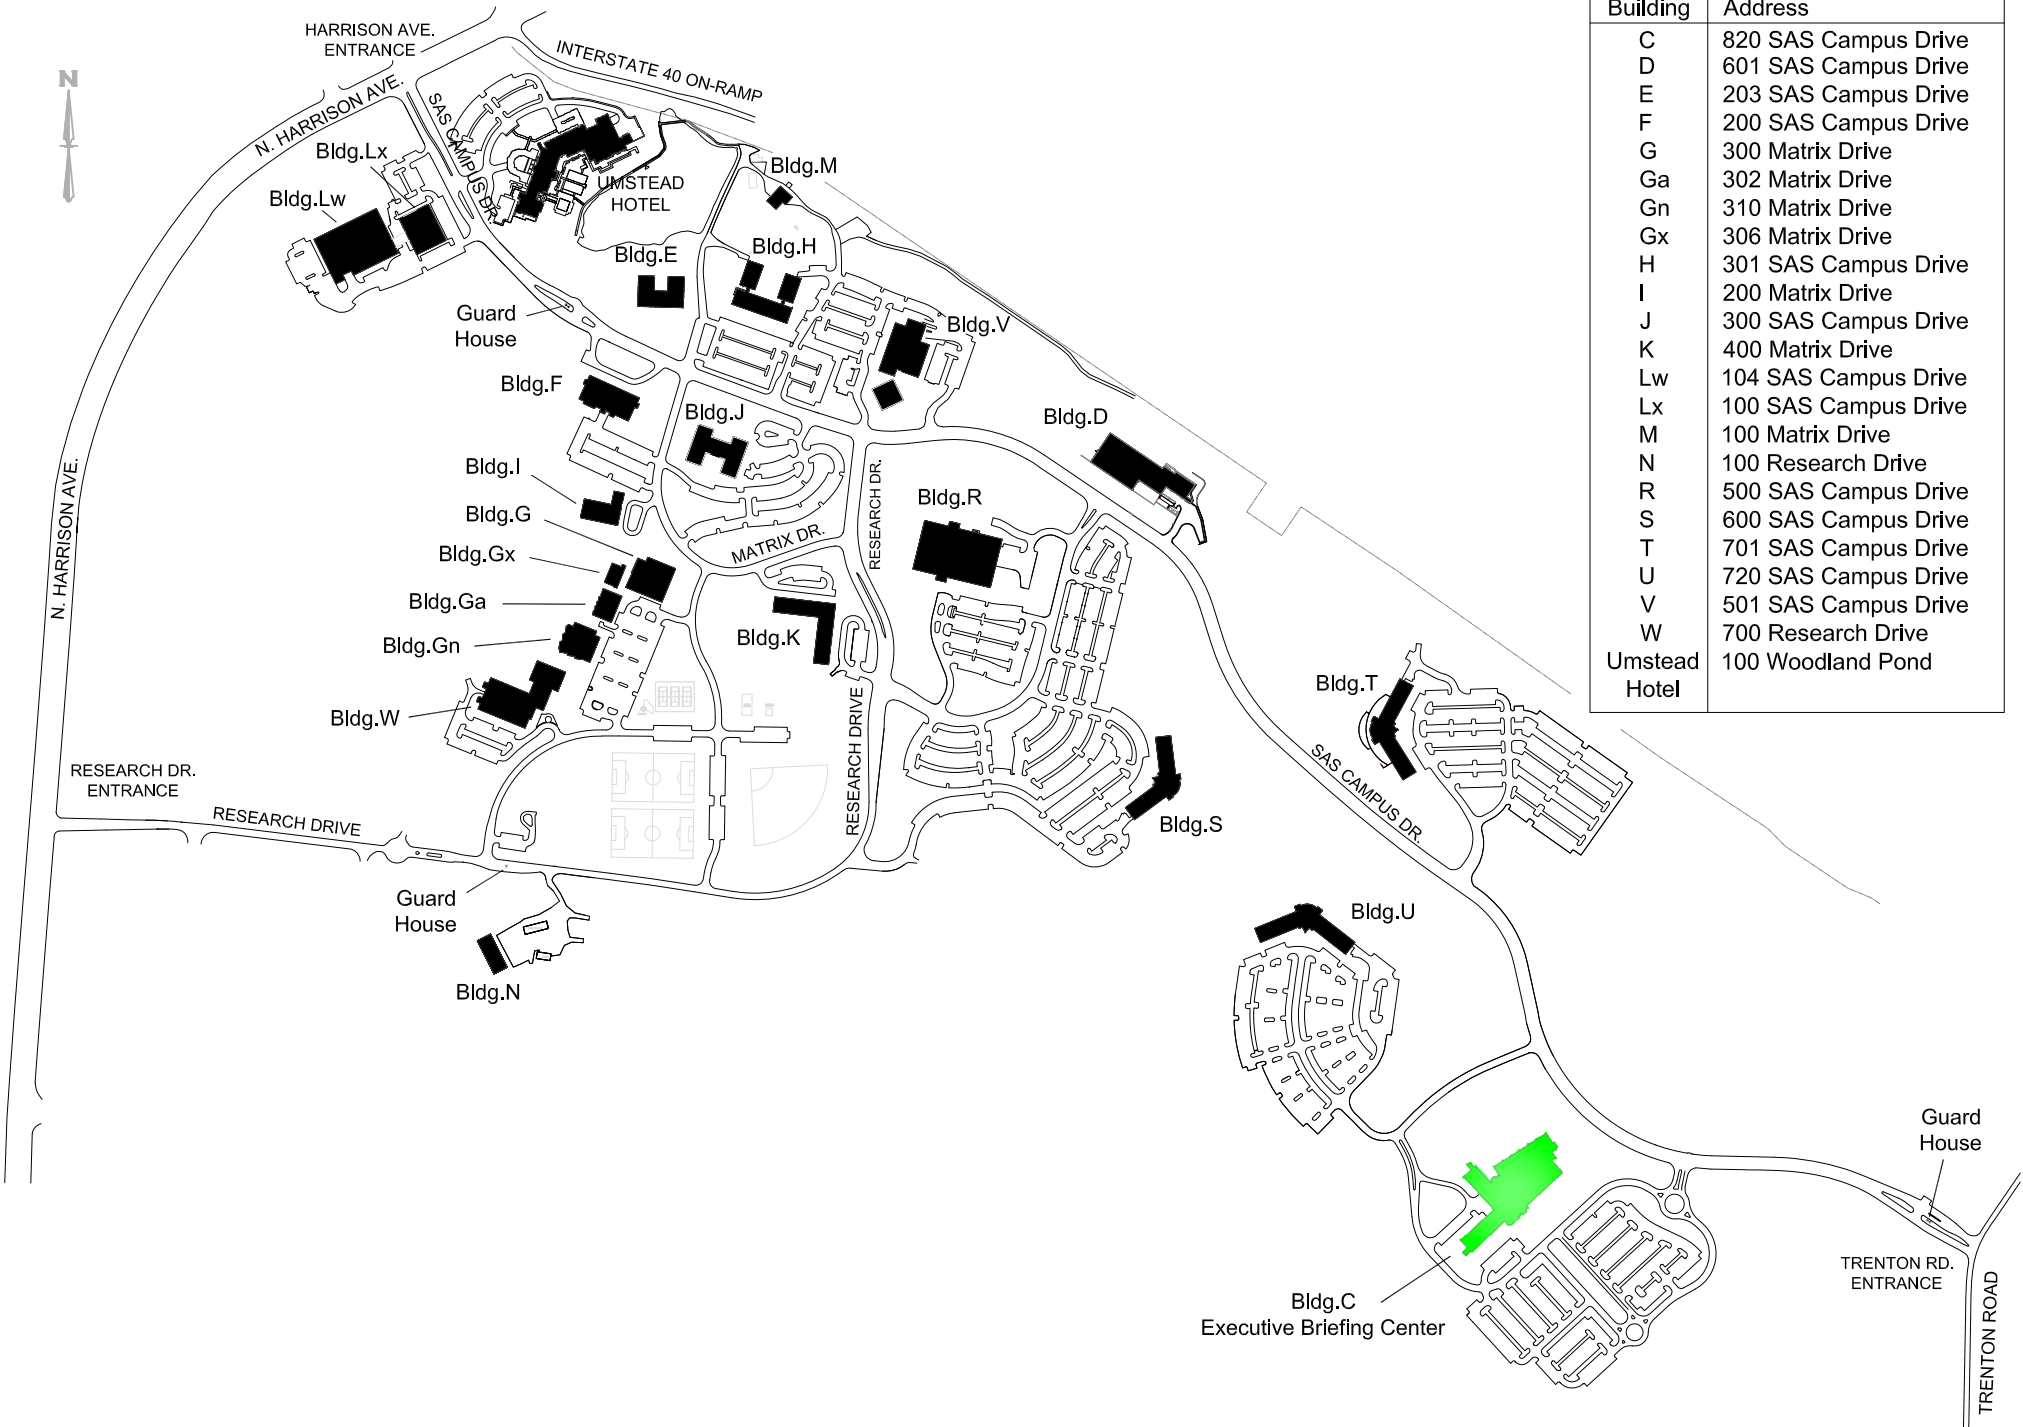

Campus Map

Building	Address
C	820 SAS Campus Drive
D	601 SAS Campus Drive
E	203 SAS Campus Drive
F	200 SAS Campus Drive
G	300 Matrix Drive
Ga	302 Matrix Drive
Gn	310 Matrix Drive
Gx	306 Matrix Drive
H	301 SAS Campus Drive
I	200 Matrix Drive
J	300 SAS Campus Drive
K	400 Matrix Drive
Lw	104 SAS Campus Drive
Lx	100 SAS Campus Drive
M	100 Matrix Drive
N	100 Research Drive
R	500 SAS Campus Drive
S	600 SAS Campus Drive
T	701 SAS Campus Drive
U	720 SAS Campus Drive
V	501 SAS Campus Drive
W	700 Research Drive
Umstead Hotel	100 Woodland Pond