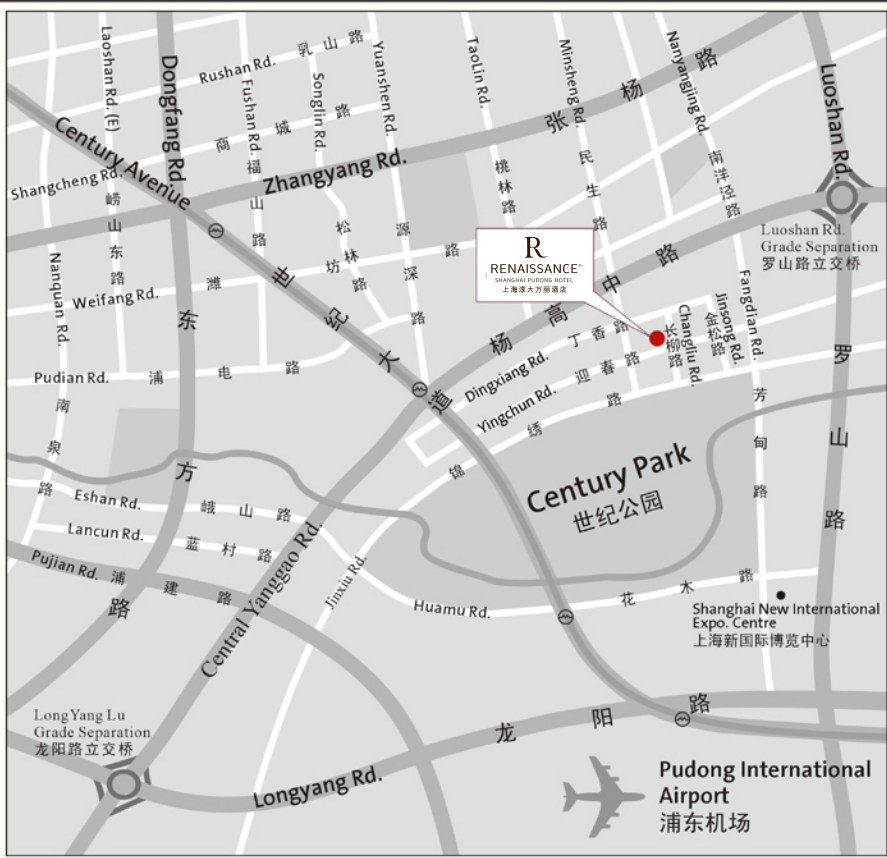

虹桥国际机场

Hongqiao Airport-SHA

TEL:8621 62683659

Taxi Fee.around: 90 CNY(SINGLE)

预计出租车费用: 90 CNY(单程)

Coming from North on Century Avenue, turn left at Yingchun Road, and turn left at Changliu Road.

世纪大道由北向南驶向酒店, 先到迎春路左转, 到长柳路再左转即是。

Coming from North on Luoshan Road, turn left at Yanggao Road, and turn left at Minsheng Road, then turn left at Yingchun Road, and turn left at Changliu Road.

罗山路由北向南驶向酒店, 先到杨高路左转, 到民生路再左转, 然后到迎春路左转, 最后在长柳路左转即是。

Coming from East on Yanggao Road, turn right at Minsheng Road and turn left at Yingchun Road, then turn left at Changliu Road.

杨高路由东向西驶向酒店, 先到民生路右转, 到迎春路再左转, 然后到长柳路左转即是。